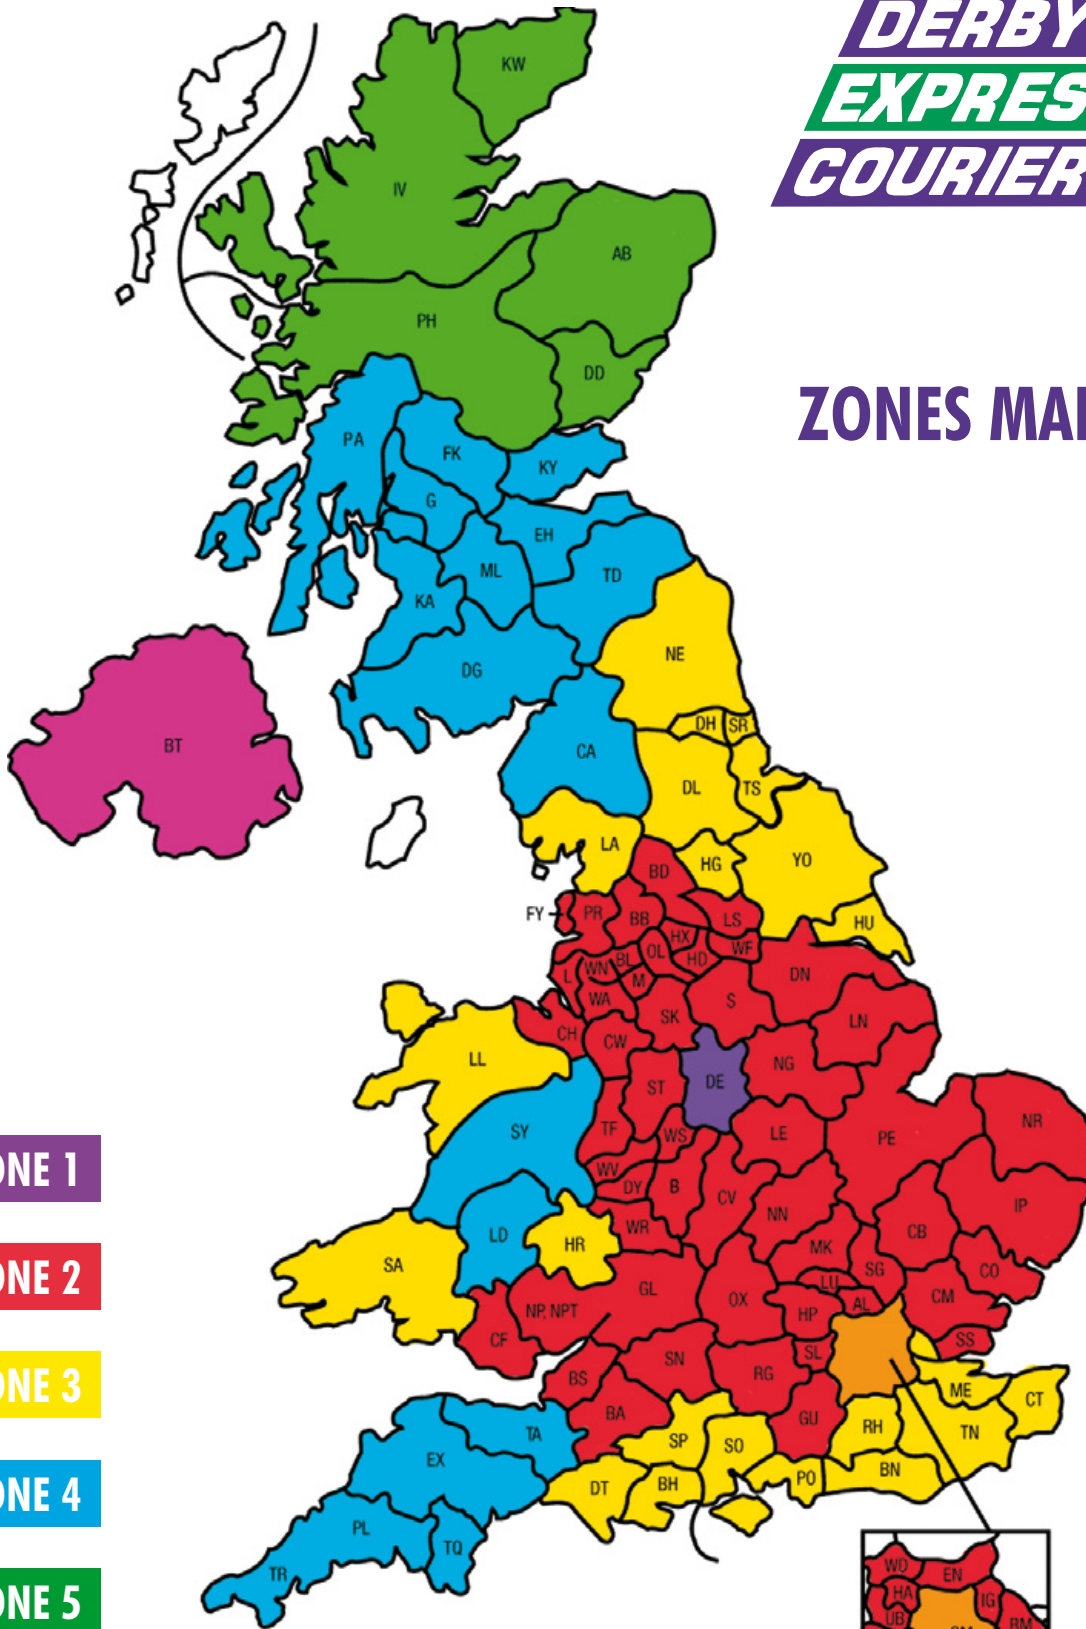

ZONES MAP

ZONE 1

ZONE 2

ZONE 3

ZONE 4

ZONE 5

ZONE 6 Zone 6 includes: Northern Ireland, County Dublin & Southern Ireland

ZONE 2A Zone 2A covers the following postcodes:
EC 1-4, SE 1, SE 11, SW 1, SW 3, 4, 5, 10, W 1, W 2, 8, 10, 11, 14.

ZONE 2B Zone 2B covers the following postcodes:
ALL E EXC E 4, N 1, 2, 4, 5, 7, 8, 10, 15-19, 22, N, NW 1-3, 5, 6, 8, 10.
SE 3, 4, 5, 7, 8, 10, 13-16, 21-24, SW 2, 4, 6, 8, 9, 11, 13, 15, 18.
W 3-4, 9, 12, 14, WC.